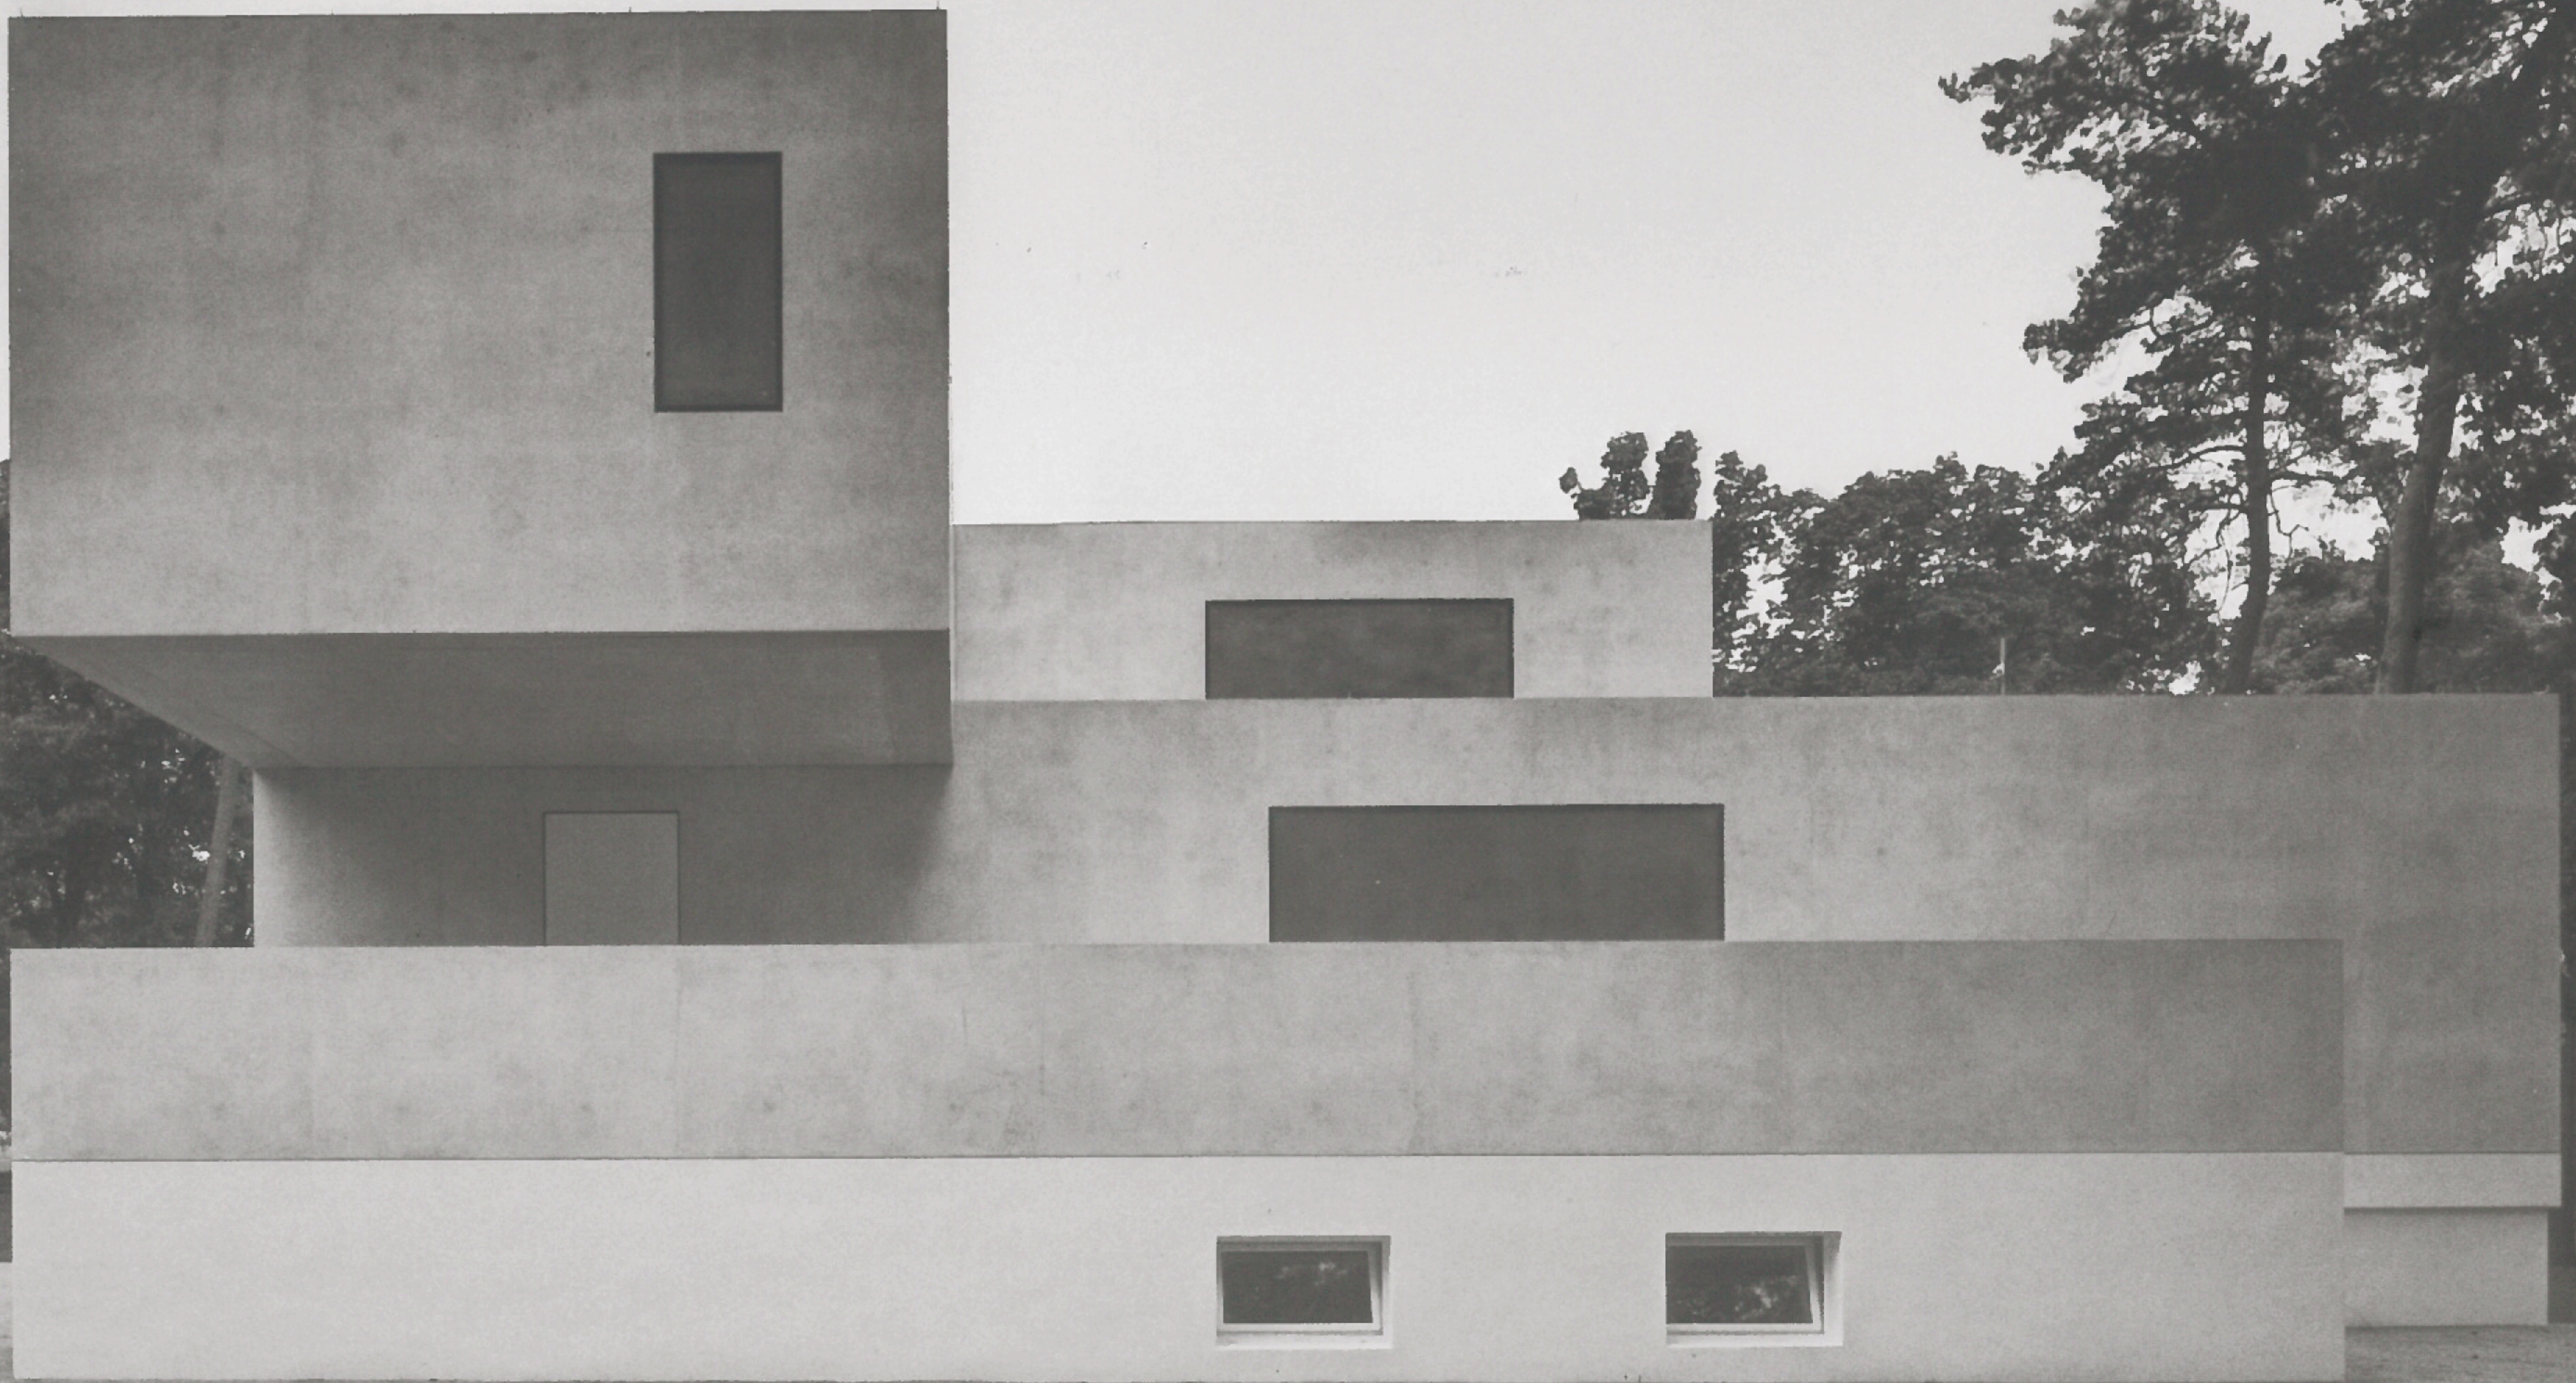

# ORNAMENT is crime

Modernist  
Architecture

Matt Gibberd  
Albert Hill

PHAIDON

White light, white light goin'  
messin' up my mind, White light,  
and don't you know its gonna  
make me go blind, White heat,  
aww white heat it tickle me  
down to my toes, White light,  
ooo have mercy white light have  
it goodness knows

– The Velvet Underground,  
'White Light White Heat'

Hans van Heeswijk: Rietveld House, Amsterdam, Netherlands, 2011

Adolf Loos: Steiner House, Vienna, Austria, 1910